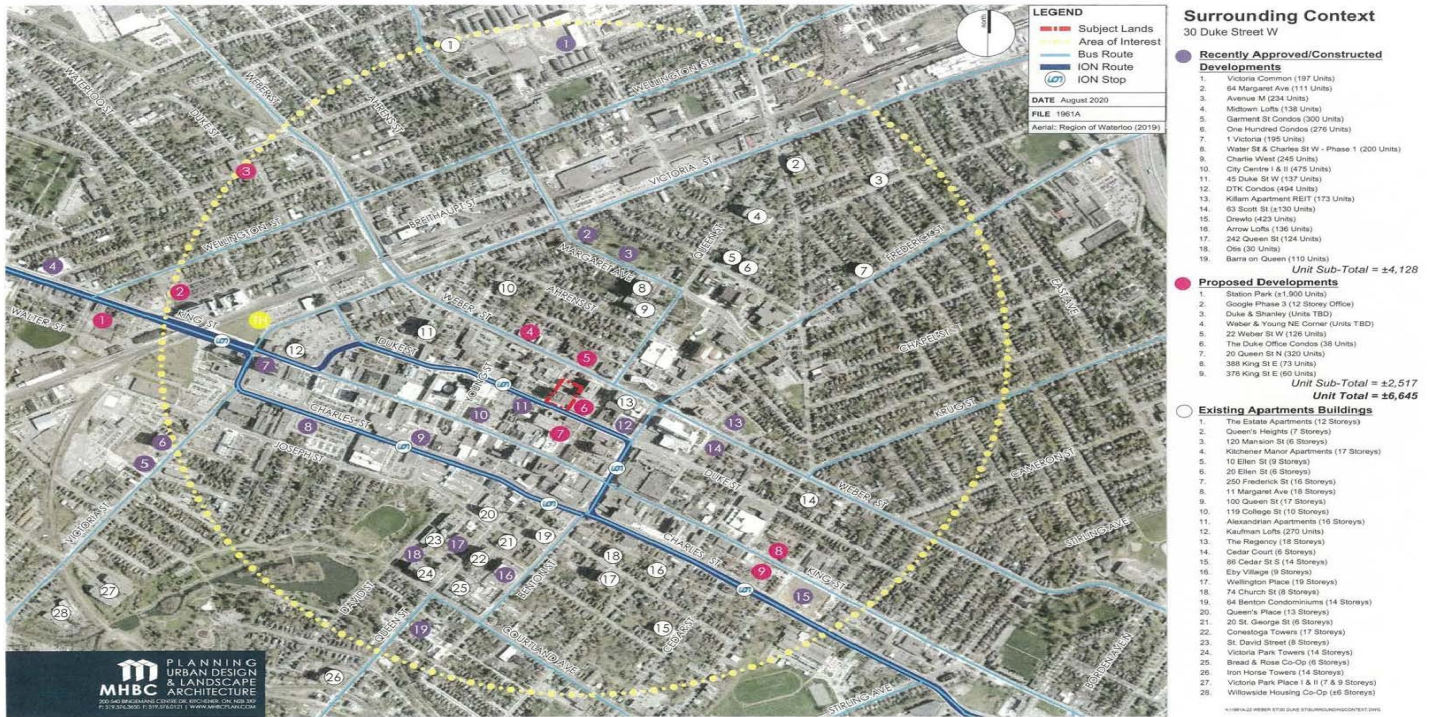

# Location: 30 DUKE STREET WEST, KITCHENER

## Downtown Kitchener

- \*Regional Hub Transit (2 blocks away) that contains: Grand River Transit, Metro Links Train, GO Buses and VIA Rail
- \*Senior's Community Centre across the street
- \*LRT runs in front of the building
- \*Public transit: train, bus stops within 1/2 block of site
- \*Front podium amenity space
- \*ebike/escooter rental stations within 1/2 block of site

center across the street